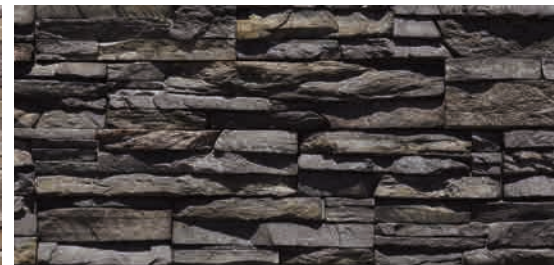

BLACK RIVER®