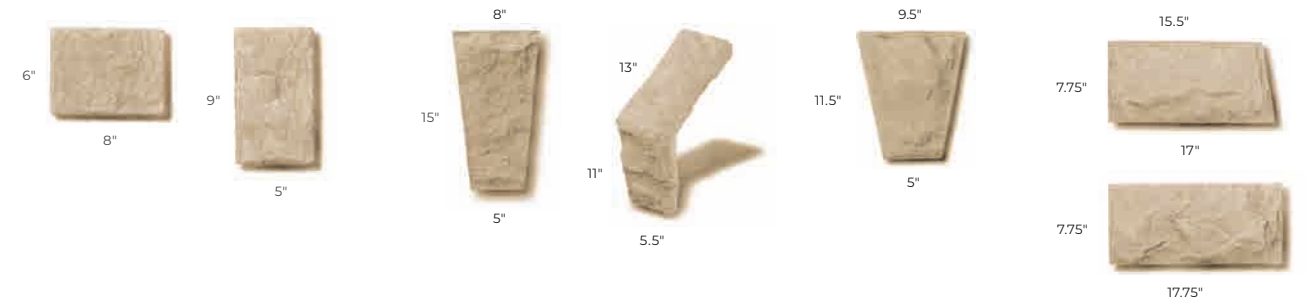

SMOKE

BUCKSKIN

TRIM STONES  
Approx. 2" thick

KEYSTONE & ARCHSTONE  
Approx. 1.5" to 2" thick

CUT HEADS  
Approx. 1.5" to 2.5" thick